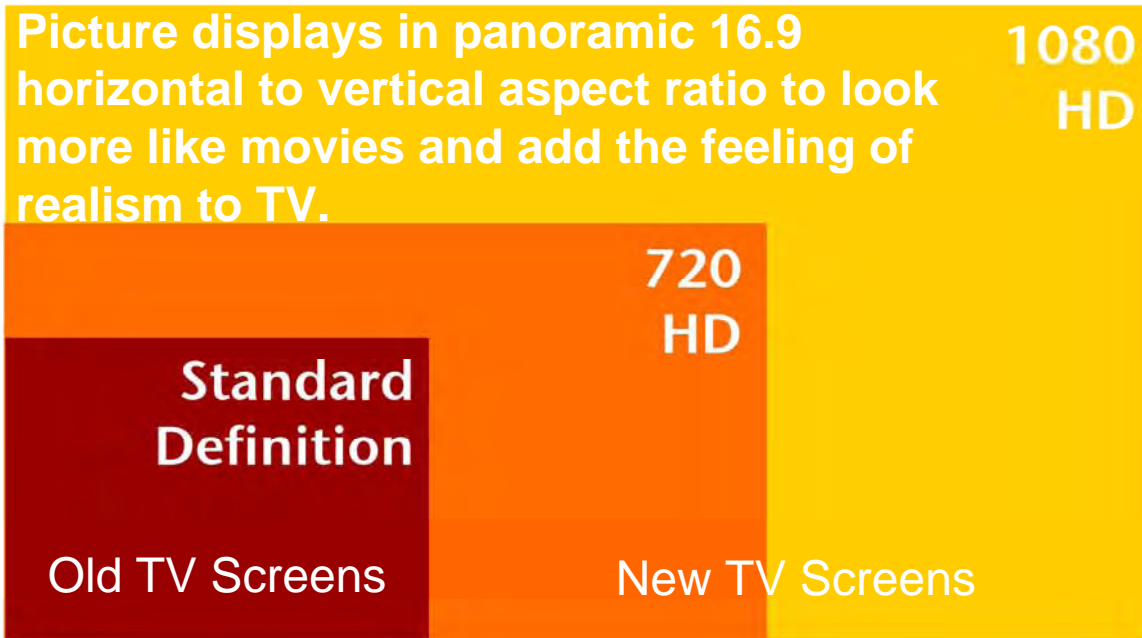

PTCI Digital TV Systems

What is High Definition?